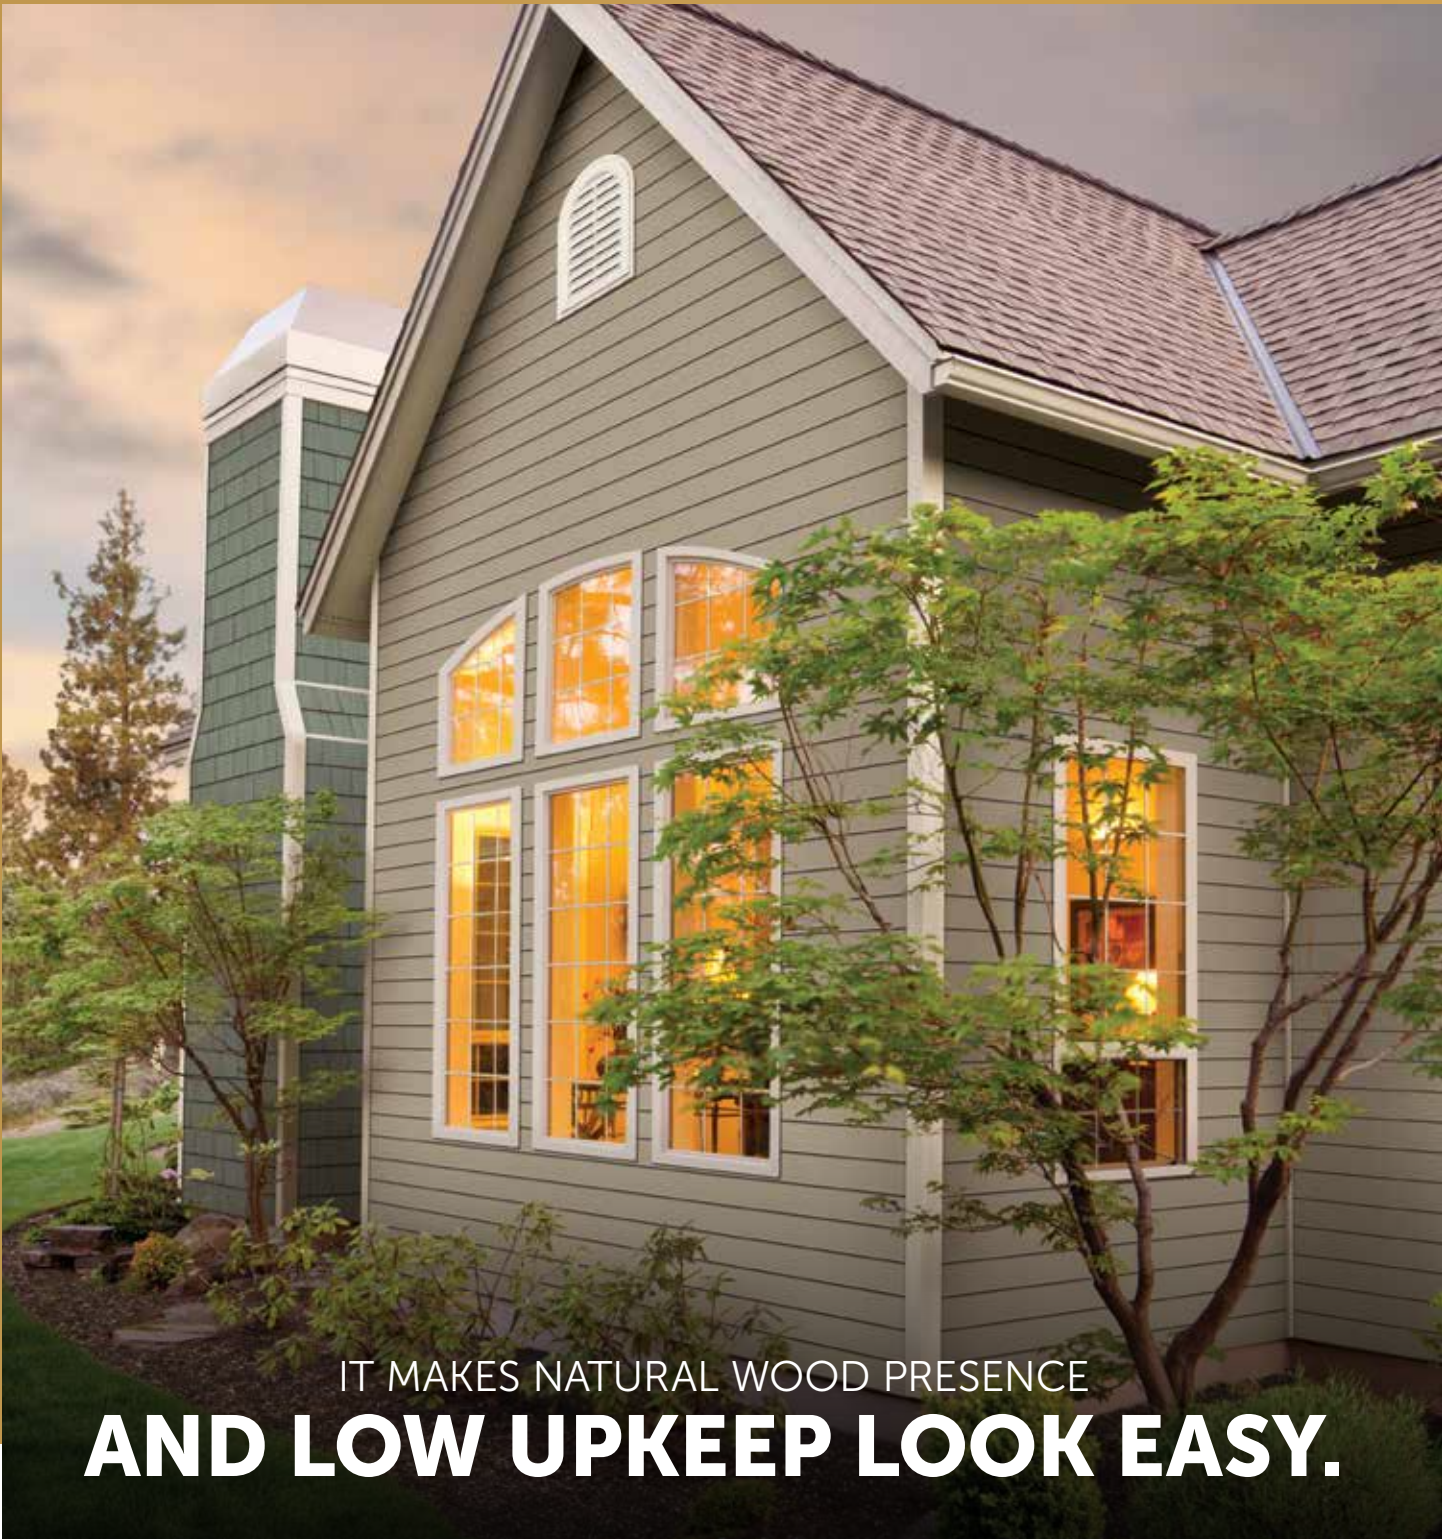

Residential

IT MAKES NATURAL WOOD PRESENCE
AND LOW UPKEEP LOOK EASY.

Residential D4 In Walnut,
Portsmouth™ D7 Cedar Shingles In Shamrock,
Royal® Premium Shutters In Chocolate,
Royal® Vinyl Trim In White

AS DURABLE AS IT IS **CURB APPEALING.**

Residential Siding takes the gorgeous aura of real woodgrain, adds durability and subtracts maintenance hassle. It's designed to be the perfect foil for wear, tear, wind, rain and snow, year after year.

For homeowners with Residential, this is the virtually maintenance-free life: having siding that stands up to harsh weather and doesn't flake, chip, rot or sag. It's possessing timeless design without giving up your weekends.