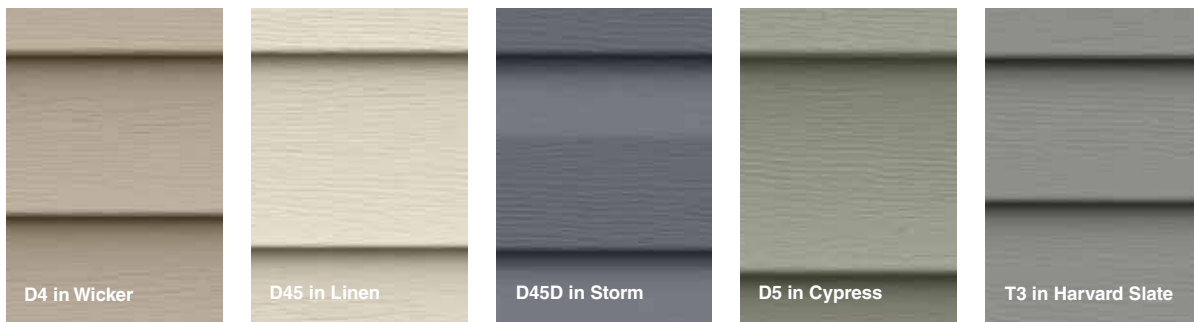

CHOICE

IS A BEAUTIFUL THING.

Residential Siding comes in a selection of styles that vary by width and pattern. They all capture the look of natural wood in their own way, while defying the effects of time and weather.

- **.042" thick panel**
- **Available profiles: D4, D45, D45D, D5 & T3**
- **Beautiful low-gloss cedar woodgrain captures the look of natural wood**

A SUSTAINABLE CHOICE IS **EVEN BETTER.**

Not only is Residential Siding available in a wide selection of colors and profiles, it's also remarkably green. Lightweight, yet durable, it never requires painting or staining. For Residential, sustainability is a lifestyle, not a fad. Our facilities recycle virtually all scrap materials during the manufacturing process and Residential was designed so that when cut into, no hazardous materials are emitted during installation. From our facility to your home, our siding is a safe and sustainable option to choose.

- **Manufactured from recyclable and recycled materials**
- **Rivals natural cedar in overall green performance**
- **1/3 the environmental impact of fiber cement**