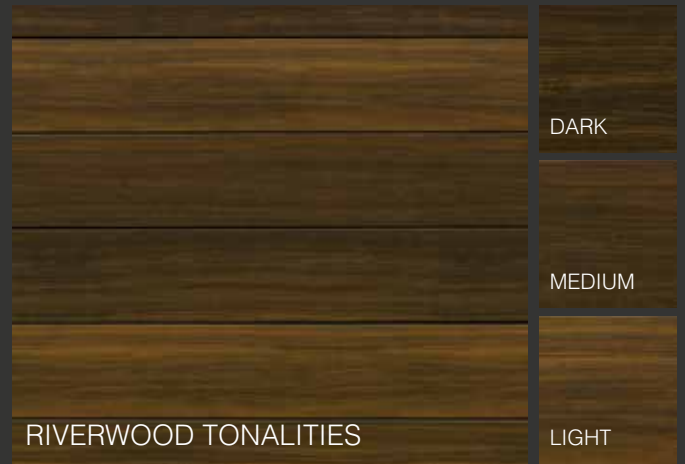

## Premium Colours

---

# MULTI-LEVEL GORGEOUS.

Our premium colours contain panels with multiple dark, mid and lighter tonalities. When intermixed on a wall it creates a natural look, emulating the way real wood takes on stain.

### Traditional Colours

---

Traditional Colours offer a stained woodgrain look.

AMBERWOOD

CEDAR BARK

CHARWOOD

### Solid Colours

---

IRONSTONE

CHARCOAL

ALUZINC

Traditional Colours - Available in all products

Premium Colours - Not available in D4 and D4D Siding

Solid Colours - Not available in two part trims and B&B