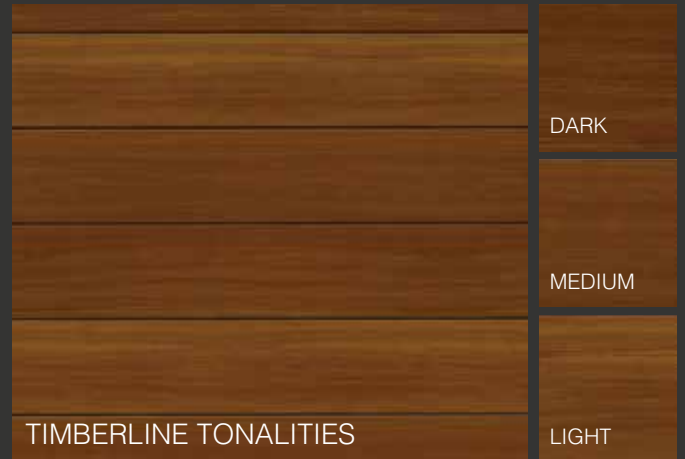

## Premium Colours

---

# MULTI-LEVEL GORGEOUS.

Our premium colours contain panels with multiple dark, mid and lighter tonalities. When intermixed on a wall it creates a natural look, emulating the way real wood takes on stain.

### Traditional Colours

---

Traditional Colours offer a stained woodgrain look.

AMBERWOOD

CEDAR BARK

CHARWOOD

### Solid Colours

---

IRONSTONE

CHARCOAL

ALUZINC

Traditional Colours - Available in all products

Premium Colours - Not available in D4 and D4D Siding

Solid Colours - Not available in two part trims and B&B