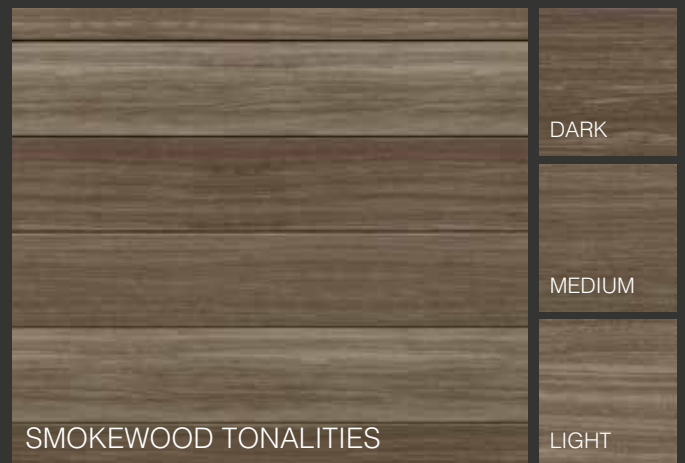

## Premium Colours

---

# MULTI-LEVEL GORGEOUS.

Our premium colours contain panels with multiple dark, mid and lighter tonalities. When intermixed on a wall it creates a natural look, emulating the way real wood takes on stain.

### Traditional Colours

---

Traditional Colours offer a stained woodgrain look.

AMBERWOOD

CEDAR BARK

CHARWOOD

### Solid Colours

---

IRONSTONE

CHARCOAL

ALUZINC

Traditional Colours - Available in all products

Premium Colours - Not available in D4 and D4D Siding

Solid Colours - Not available in two part trims and B&B