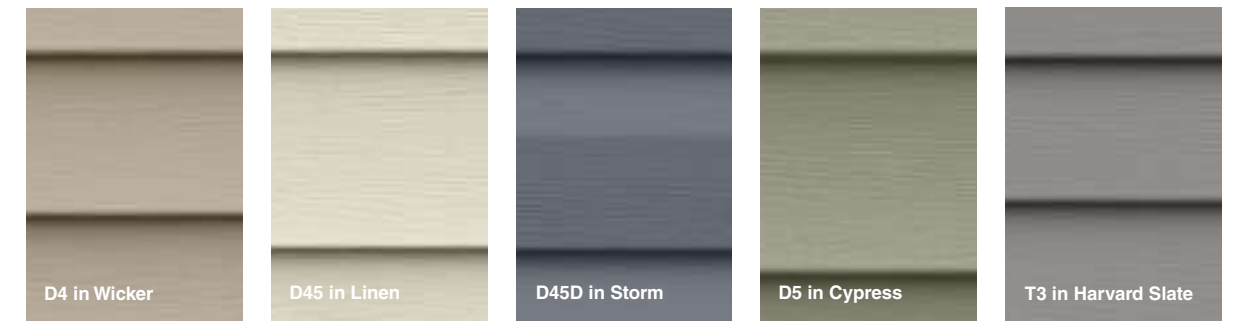

A sustainable choice is even better.

Not only is Residential Siding available in a wide selection of colors and profiles, it's also remarkably green. Lightweight, yet durable, it never requires painting or staining. For Residential, sustainability is a lifestyle, not a fad. From production, which starts in facilities that recycle virtually all scrap materials, to manufacturing, transportation and installation (did we mention no hazardous materials are emitted when it's cut into?) it's a clear frontrunner in the cladding game.

- **Manufactured from recyclable materials**
- **Rivals cedar in overall green performance**
- **1/3 the environmental impact of fiber cement**

RoyalBuildingProducts.com/Residential