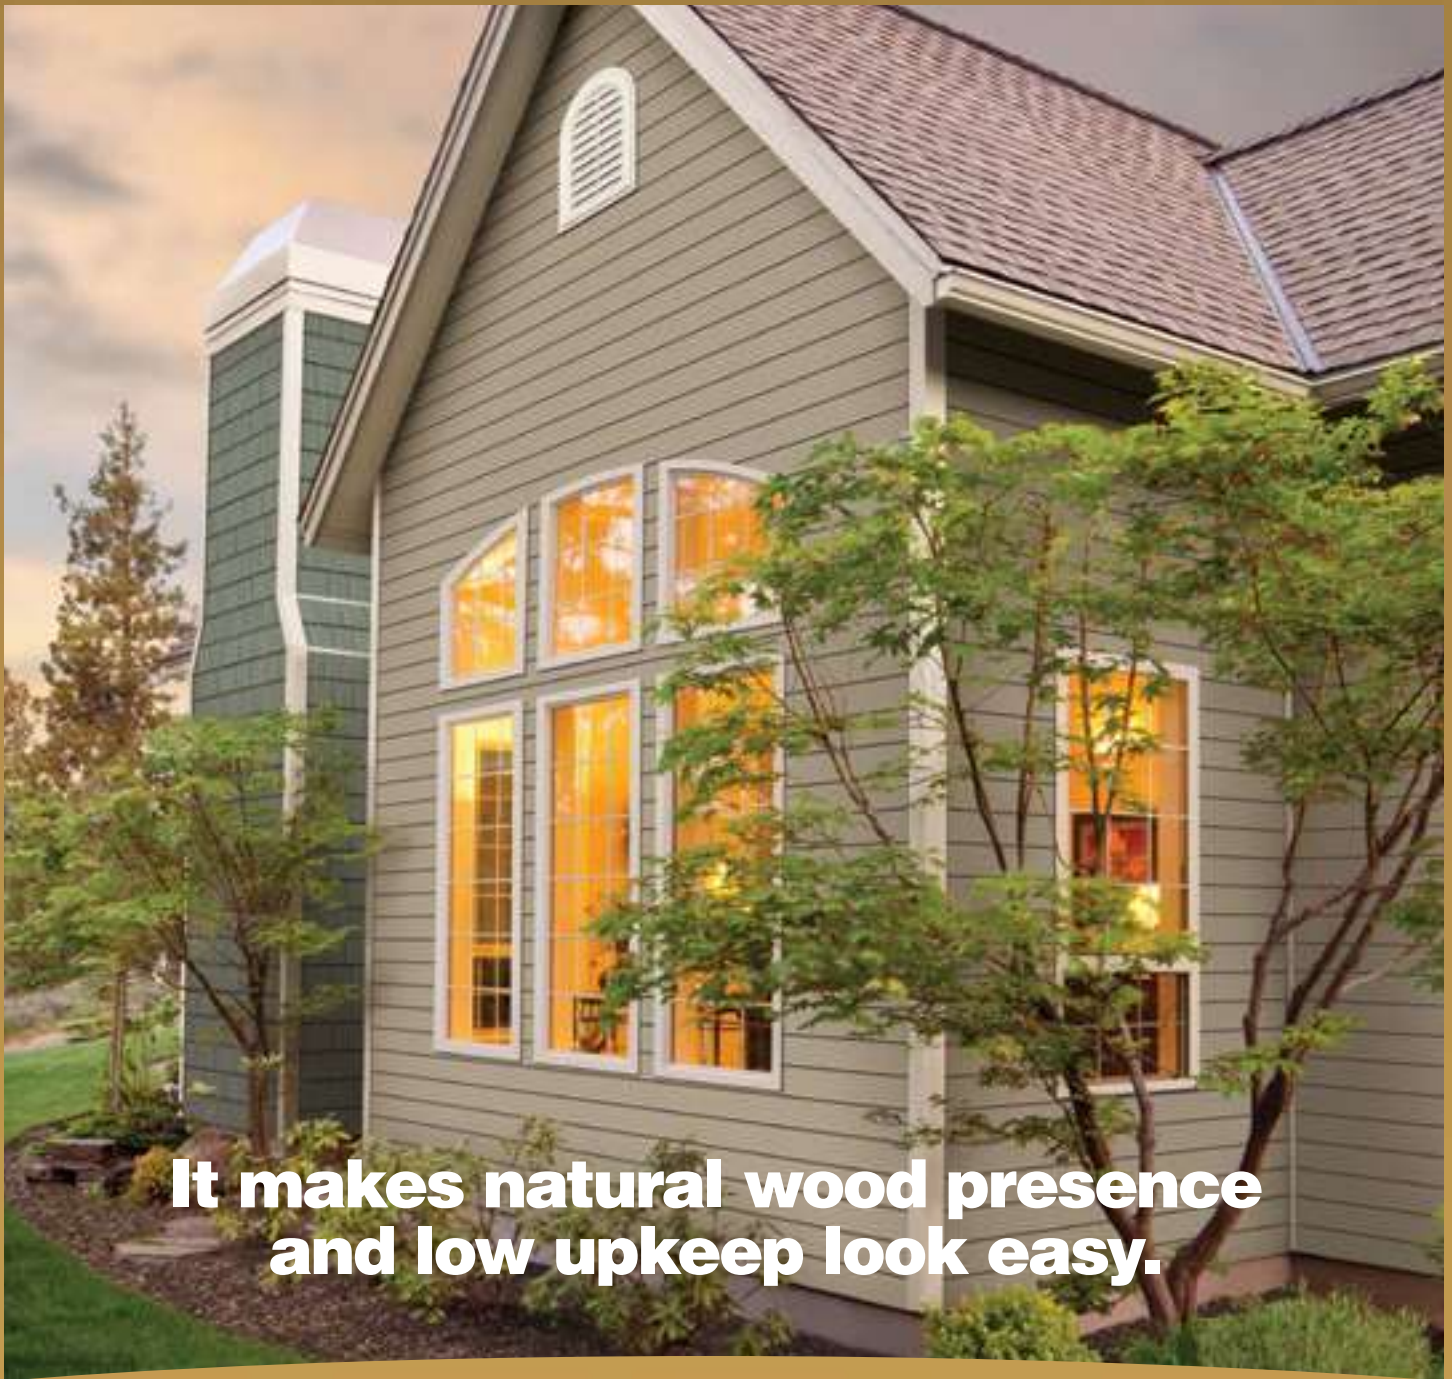

Residential

**It makes natural wood presence
and low upkeep look easy.**