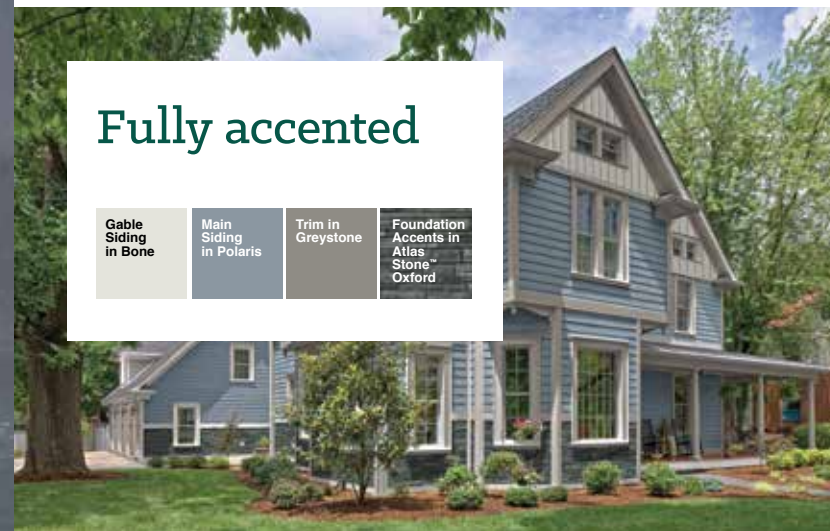

Looking to add a feeling of handcrafted elegance to your exterior? Our Carolina Sands® Siding Beaded profile conveys curb appeal that's simultaneously traditional and truly versatile. It projects the crisp silhouette of natural cedar, while easily standing up to time, weather, wear and tear.

Siding that holds handcrafted curb appeal and low maintenance in high esteem.

Carolina Sands® Siding conveys the character of real wood, while exhibiting rock-solid durability, weather endurance and low maintenance. In other words, it's every bit as practical as it is aesthetically pleasing.

Visit [LiveAbode.com](https://www.liveabode.com)

LIVE **A**BODE™

Clean and monochromatic

Gable Siding in Bone
Trim in White

More boldly dressed

Gable Siding in Bone
Main Siding in Polaris
Trim in White

Fully accented

Gable Siding in Bone
Main Siding in Polaris
Trim in Greystone
Foundation Accents in Atlas Stone Oxford

Color + Design

Speak Volumes

Choosing the exterior that hits home comes down to the personality you want to project and using different style elements to communicate that personality. Color can set endlessly shifting, memorable moods and has a big say in the curb appeal conversation. These examples show how much you can differentiate by varying color and texture.