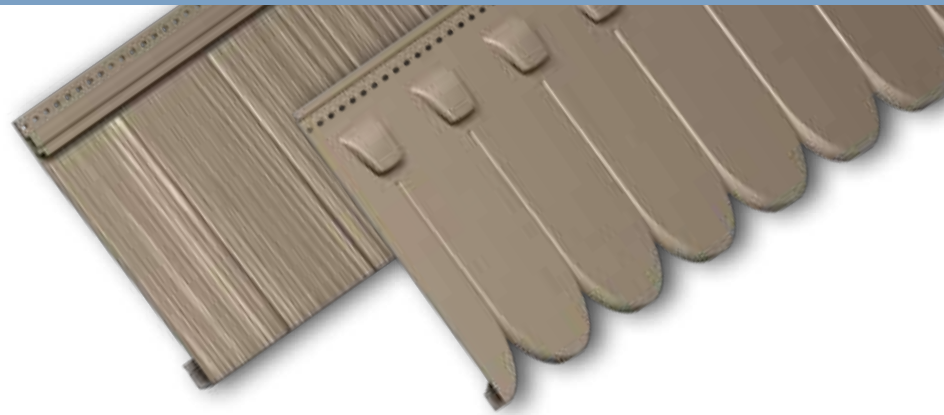

CREATING CUSTOM STYLE

The marks of a mill saw for a rustic feel that plays to the modern-traditional style of the home. Shapes and sizes that add something a little unexpected. Techniques and knowledge passed down from generation to generation. And most of all, a mix of quality and culture resulting in a perfectly unique exterior siding.

EASY-CARE ELEGANCE THAT'S BUILT TO LAST

Discover the natural cedar beauty of the Architectural Classics Collection. A beauty that does not succumb to the elements. Architectural Shakes, Staggered Shakes, Perfection Shingles and Scallops are manufactured with man-made material that won't crack, fade, buckle or rot. Their durable finish requires less maintenance than other exterior claddings, which means you'll spend less time on upkeep and more time enjoying life. Simply rinse occasionally with water from a garden hose to remove most airborne dust and dirt and restore the siding's fresh-looking appearance.

AGELESS CRAFTSMANSHIP MEETS MODERN TECHNOLOGY

Nearly 100 authentic molds taken from actual cedar shakes and shingles are a true throwback to classic artisan style. The four profiles included in the Architectural Classics Collection represent the most significant architectural patterns from the 20th century.

Thanks to state-of-the-art technology, Alside's Architectural Classics Collection features a full-length nail hem for easy installation. It is also friendlier to the environment than many other siding products, making it a great choice for today and generations to come.

VALUE-ADDED ENERGY SAVINGS

Architectural Classics, when used with Fullback® Insulation, can help save energy, reduce utility costs and create a more comfortable home environment. The contoured insulation is custom cut to fit behind the siding, providing a powerful thermal barrier against energy loss and enhancing the siding's durability and appearance. Adding insulation to the exterior of the home also helps lessen outside noise for a more peaceful interior.

Fullback Siding Insulation can be installed with all 7" exposure panels from Architectural Classics, including Shake, Staggered Shake and Perfection Shingle profiles.