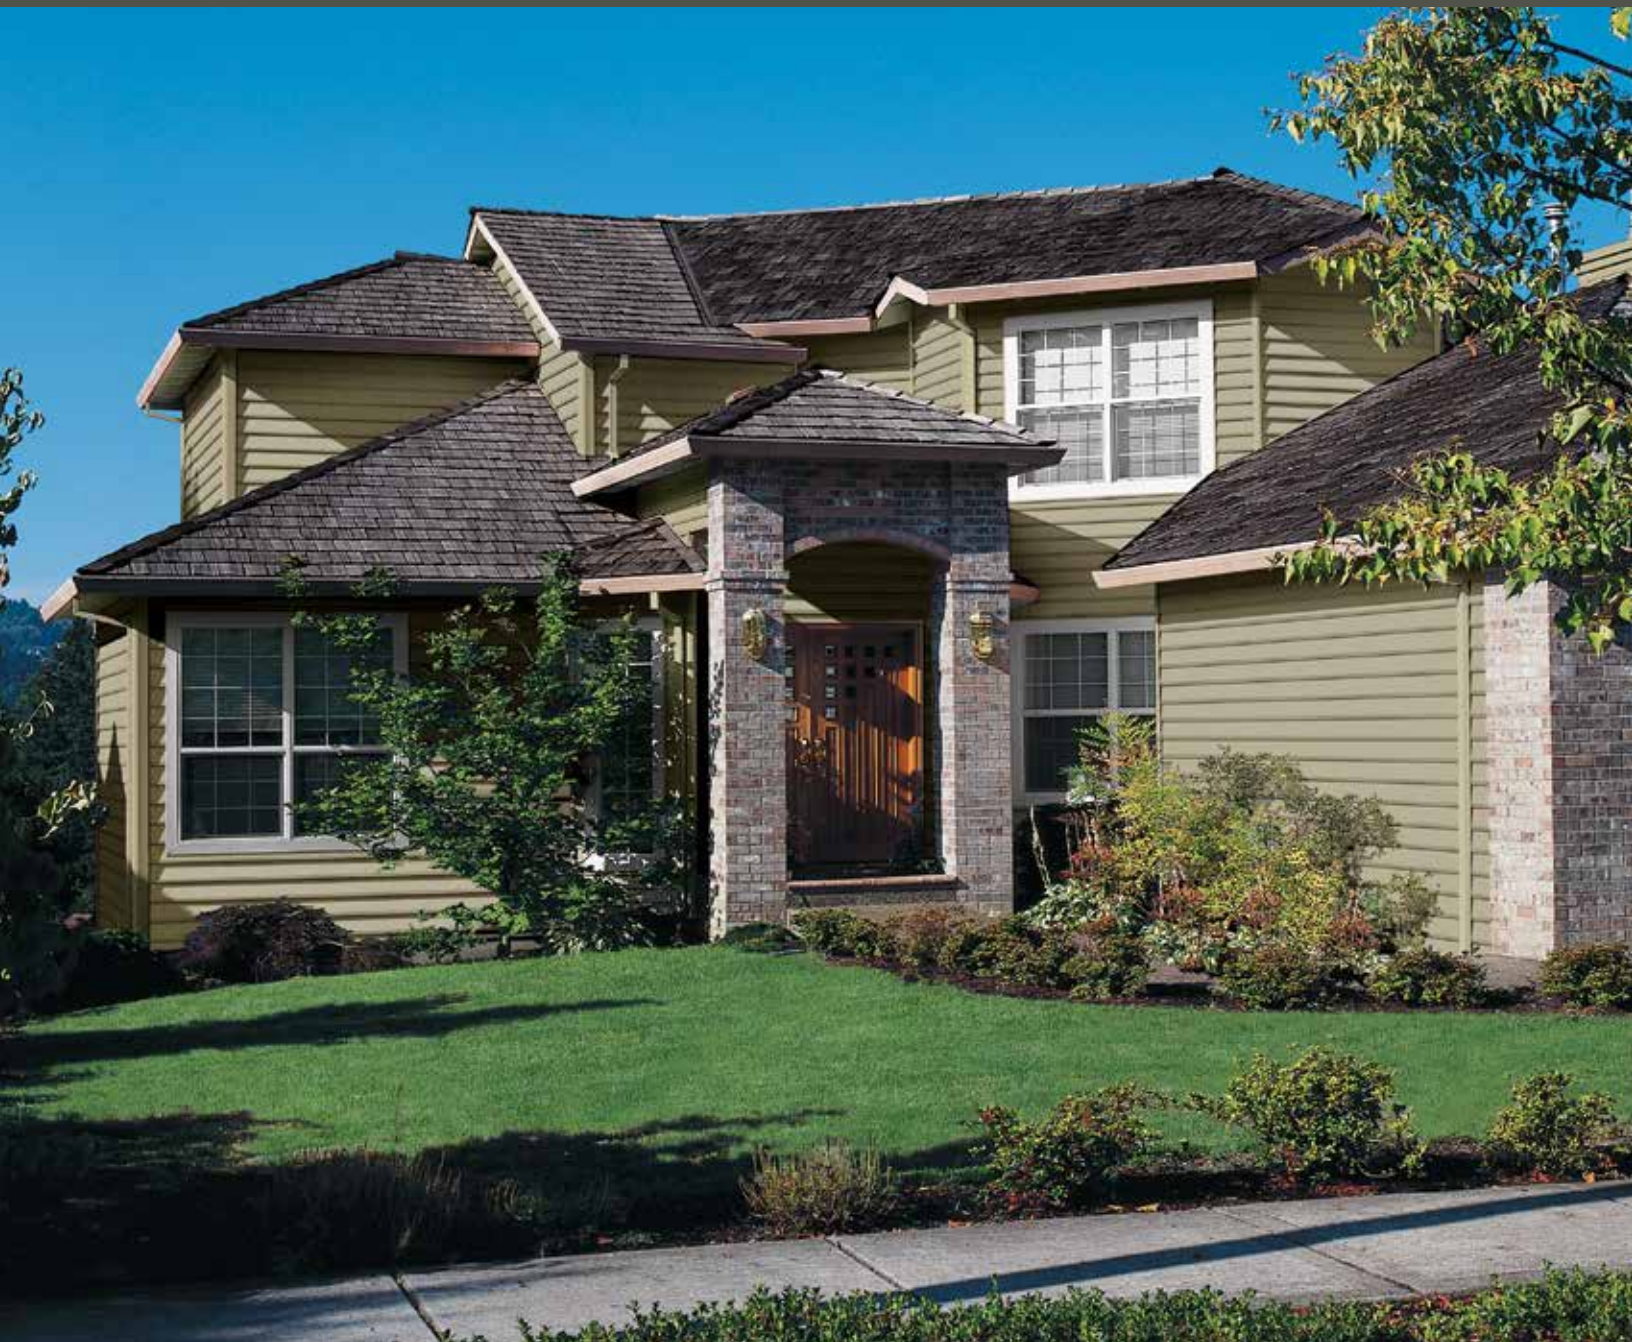

Brighton Beaded™

VINYL SIDING

Graceful Beaded Ridge Imparts Historical Appeal

Alside®

THE OLD-WORLD CHARM AND APPEAL OF BRIGHTON BEADED

expertly combines with the everyday ease of today's high-performance vinyl siding – giving your home a beautifully upscale exterior that's durable and protective.

A LEGACY OF EXCELLENCE AND INNOVATION

The first step in the creation, renovation and preservation of your home involves choosing the right products. In Brighton Beaded, you've opened the door to the Alside vinyl siding collection – a premier union of heritage and innovation merged with exceptional materials and future-forward engineering. Over 70 years of industry excellence stands strong as our legacy of leadership and trust, where customer happiness always comes first.

HISTORIC PANEL DESIGN

From day it's installed on your home – and for years to come – you'll appreciate the artistic detail of Brighton Beaded siding. The gracefully sculpted beaded ridge and generous 6-1/2" exposure together convey a clear-stated preference for classic good looks. An extensive color collection featuring rich architectural hues further enhances the custom design possibilities of this premier home exterior.